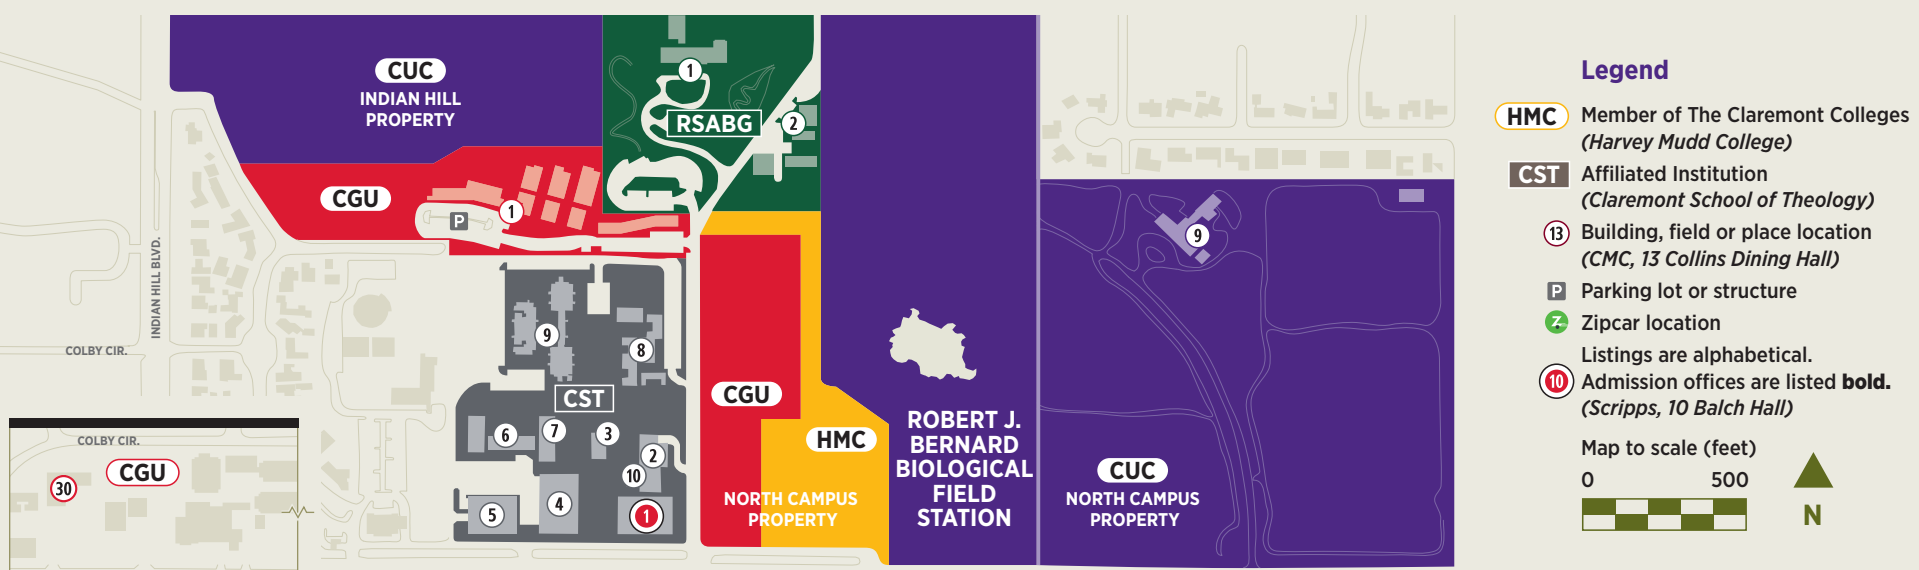

# The Claremont Colleges

The Claremont Colleges, a consortium of five undergraduate liberal arts colleges, two graduate institutions, and Claremont University Consortium, which provides shared institutional support services, is reminiscent of the Oxford-Cambridge model. The undergraduate colleges include Pomona College, Scripps College, Claremont McKenna College, Harvey Mudd College, and Pitzer College. The two graduate institutions include Claremont Graduate University and Keck Graduate Institute. Each academic institution has its own campus, its own students and faculty, and its own distinctive mission.

## Directions

### From the 210 Freeway at Towne Avenue

- Exit Towne Avenue
- Go south on Towne Avenue
- Turn left onto Foothill Boulevard
- Turn right onto Dartmouth Avenue

### To KGI from Indian Hill Boulevard

- Turn left onto Arrow Highway
- Turn right onto Bucknell Avenue
- Turn left onto Watson Drive