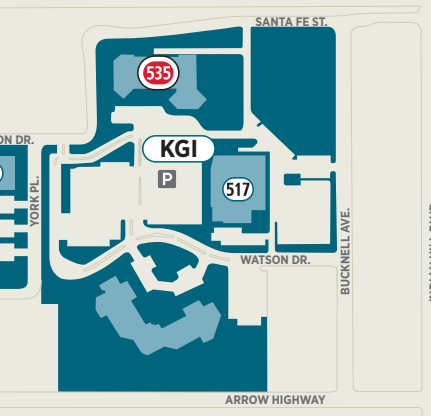

## Directions

### From the 210 Freeway at Towne Avenue

- Exit Towne Avenue
- Go south on Towne Avenue
- Turn left onto Foothill Boulevard
- Turn right onto Dartmouth Avenue

### From the 210 Freeway at Baseline Road

- Exit Baseline Road
- Go west on Baseline Road
- Turn left onto Monte Vista Avenue
- Turn right onto N. Claremont Boulevard
- Turn right onto Foothill Boulevard
- Turn left onto Dartmouth Avenue

### To KGI from Indian Hill Boulevard

- Turn left onto Arrow Highway
- Turn right onto Bucknell Avenue
- Turn left onto Watson Drive